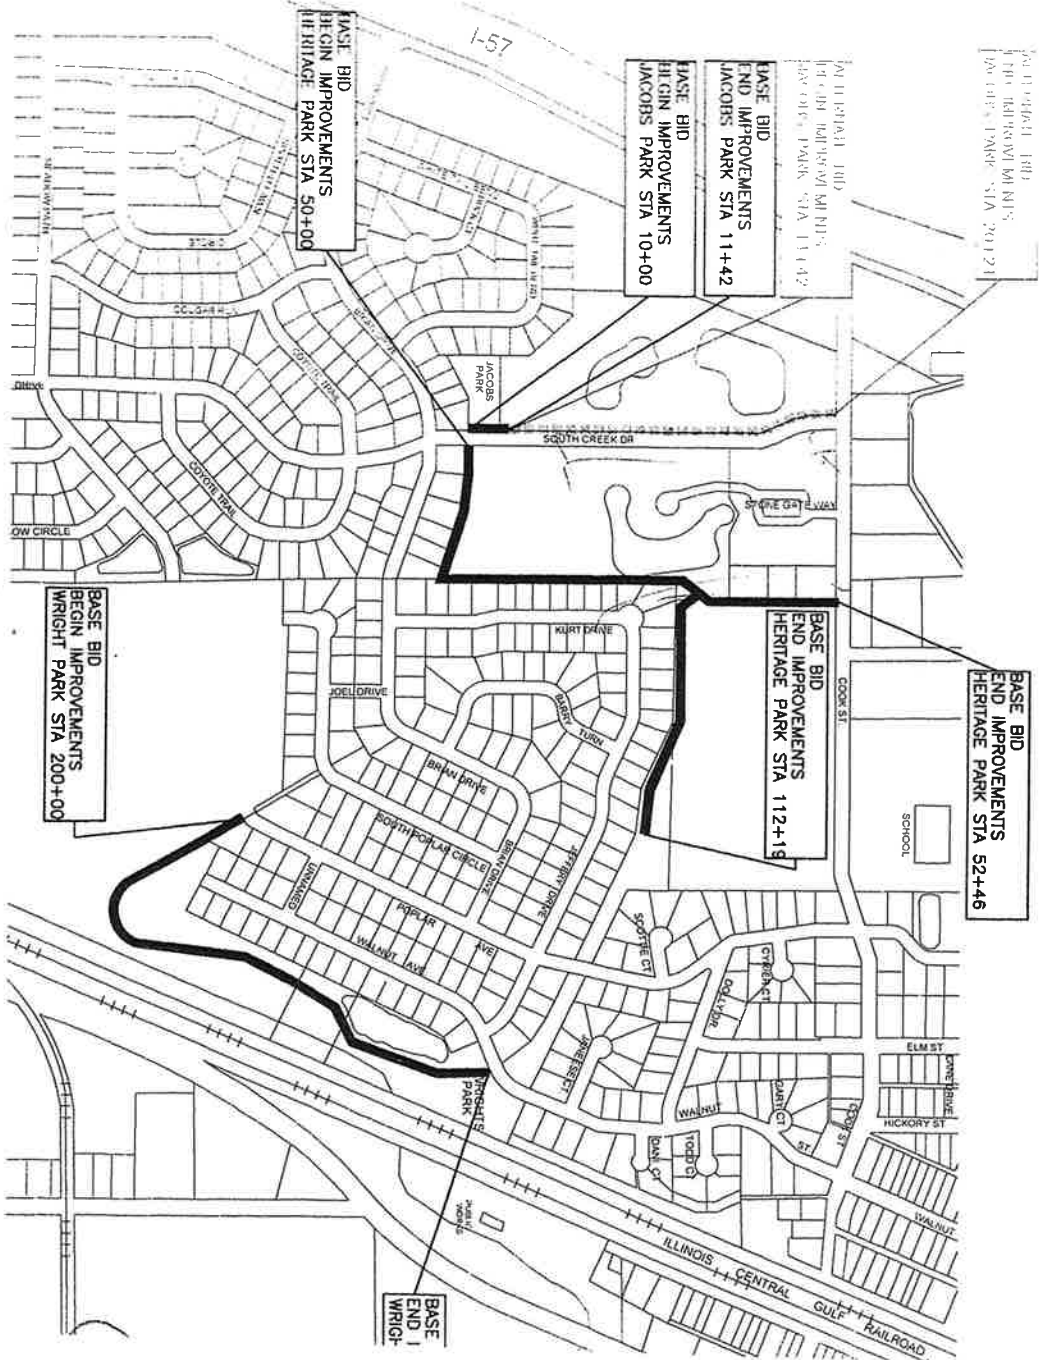

JACOBS PARK TO COOK STREET, HERITAGE PARK TO JACOBS PARK, AND WRIGHT PARK AREA

LOCATION MAP

INDICATES PROPOSED IMPROVEMENT

DATE: 11/11/11
DRAWN BY: J. BROWN
CHECKED BY: J. BROWN

SCALE: 1" = 100'